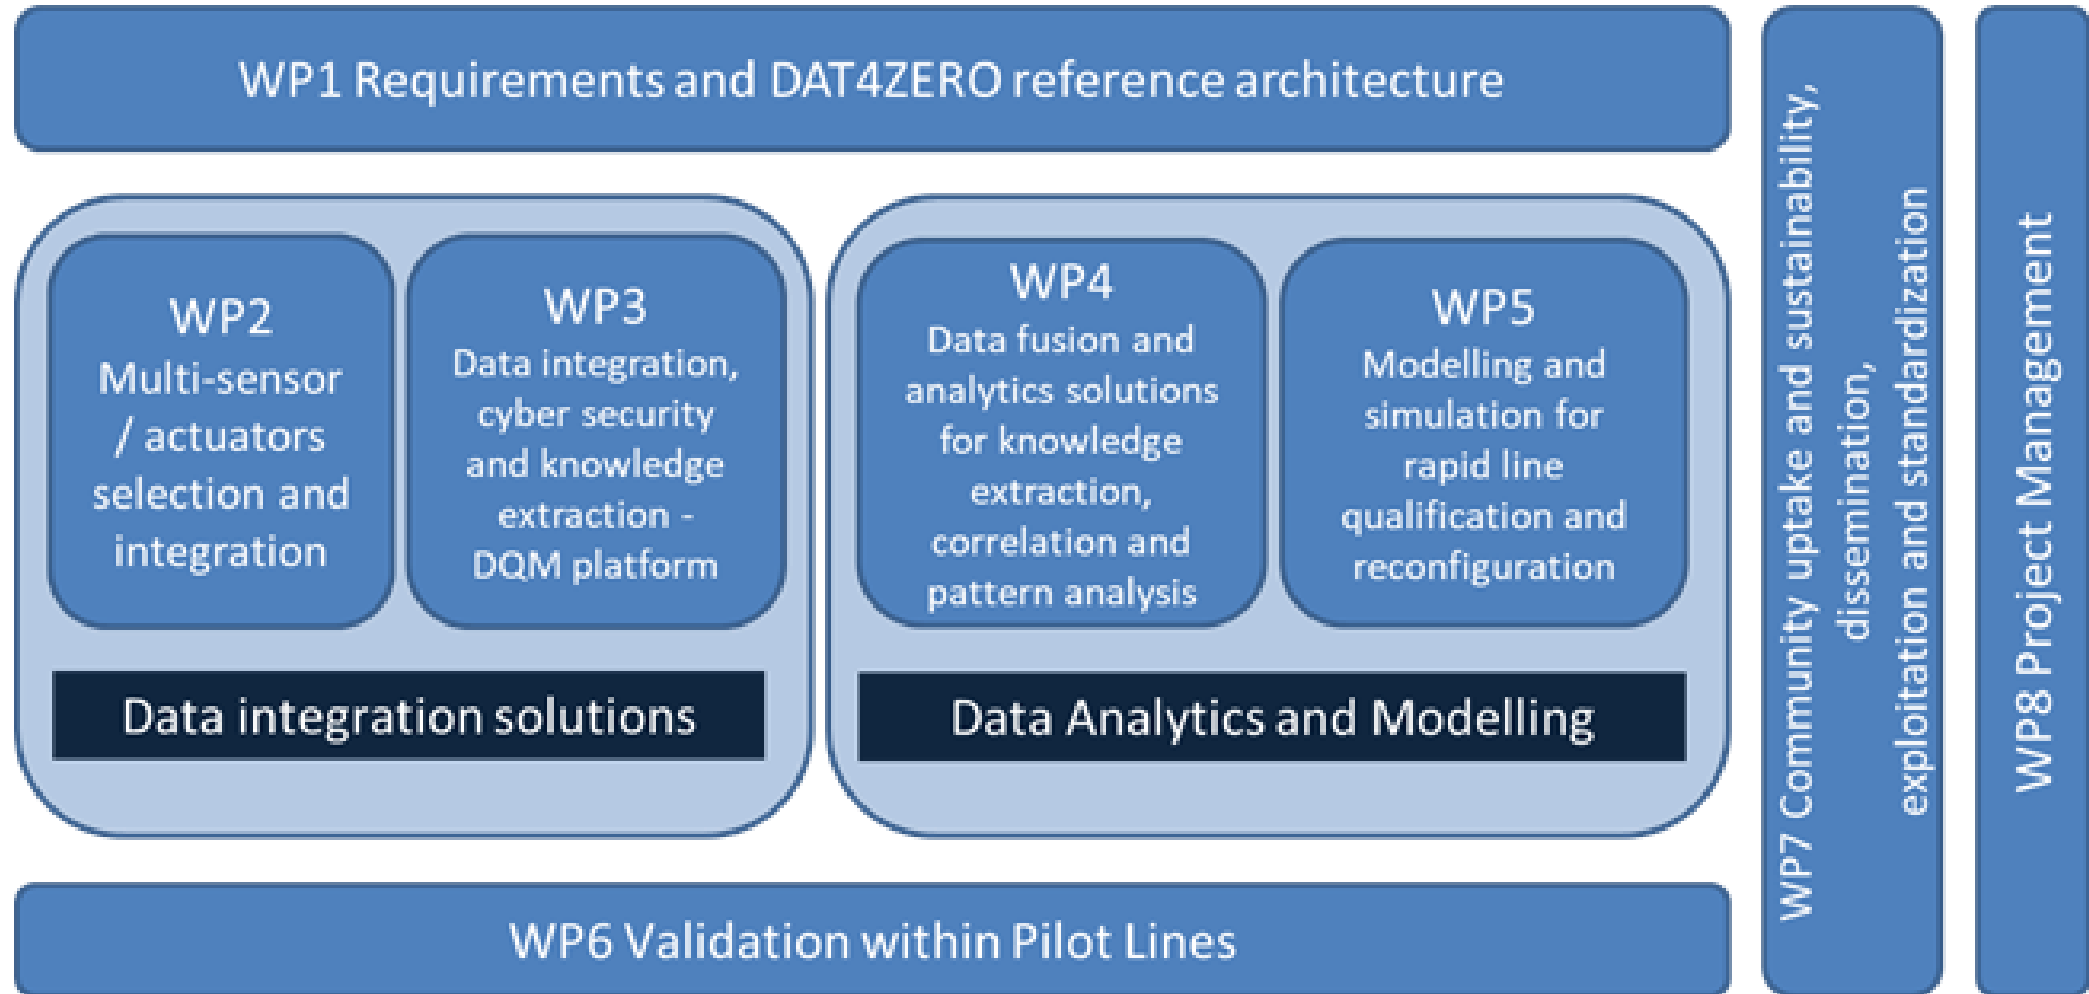

**DAT4.Zero** has received funding from the European Union's Horizon 2020  
Research and Innovation programme under Grant Agreement No. **958363**

**DAT4.ZERO**

***"DAT4.Zero presents European manufacturers with a system and deployment strategy for Digitally Enhanced Quality Management."***

# DAT4.Zero: DQM "CPS" Architecture

# DAT4.Zero: Impact

Five DAT4.Zero use-case pilot line demonstrators that address the challenges of quality management in smart factories to:

- Increase quality through 50-80% scrap reduction
- Increase equipment productivity through rapid error localisation
- Reduce ramp-up time using smart sensors, actuators and big data sets
- Reduced time-to-market using AI-driven smart product- & process development

Technology  
Transfer System®

BENTELER

BOSCH

Dentsply  
Sirona

ENKI  
engineering & manufacturing

Fersa®  
Bearings

TfTech  
Ensuring Reliable Networks

INTERNATIONAL DATA  
SPACES ASSOCIATION