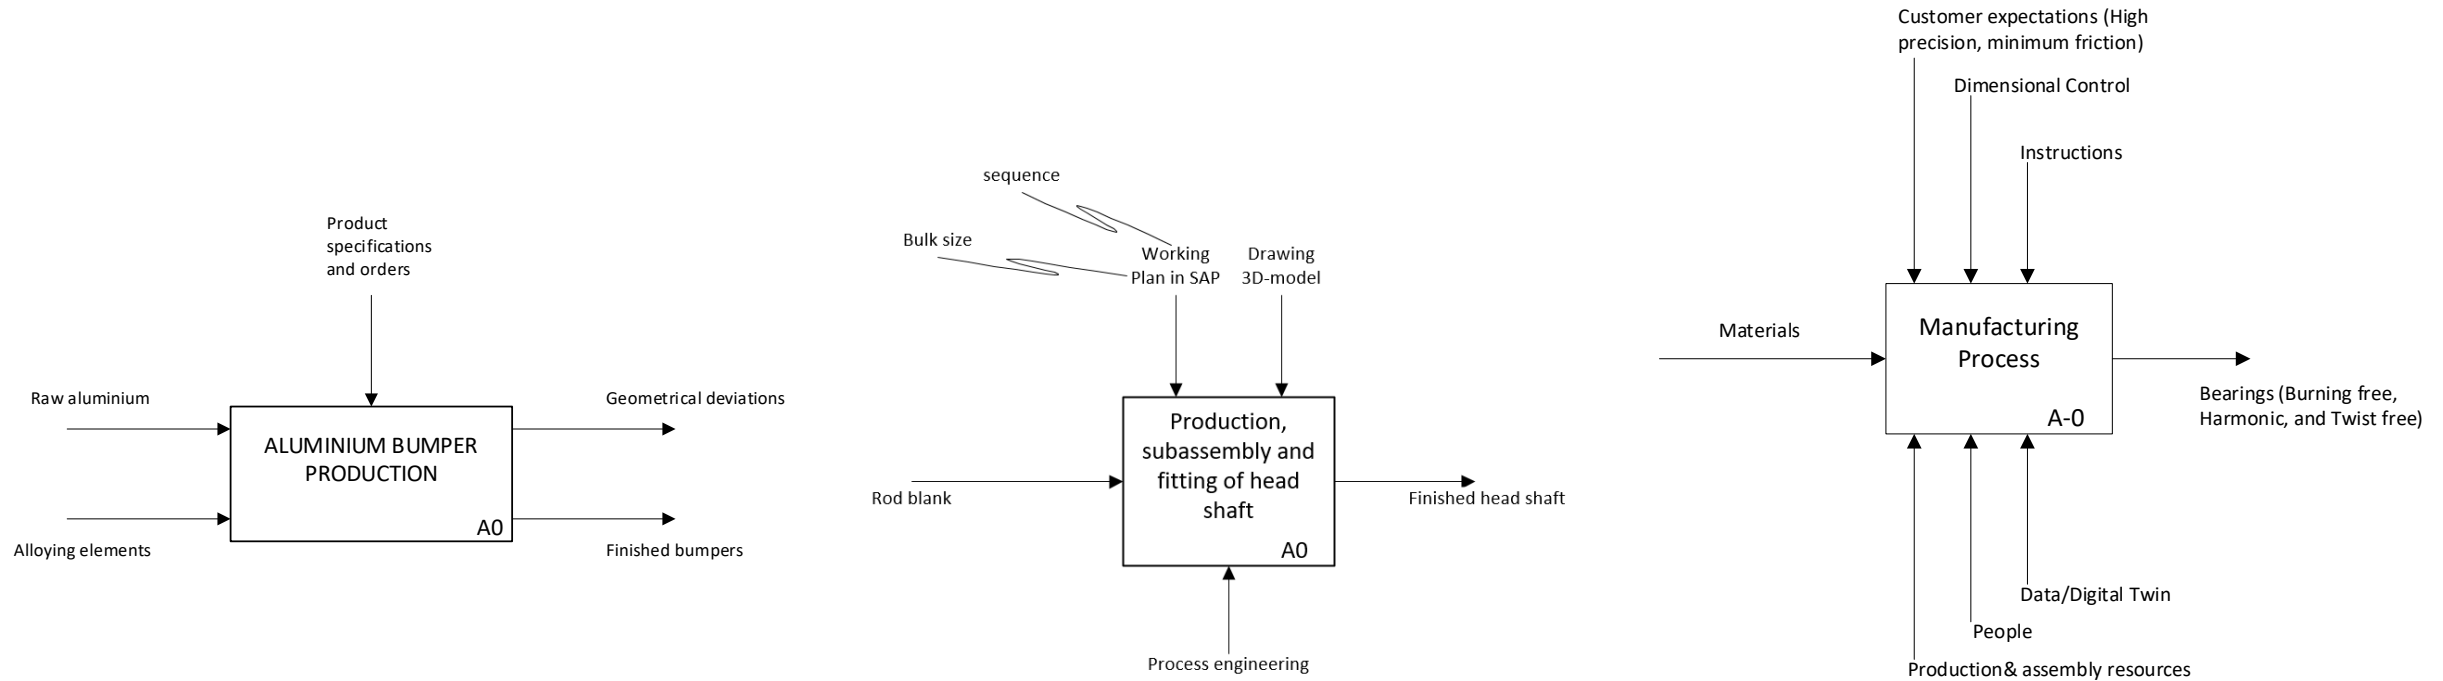

# DAT4.Zero: Impact

Five DAT4.Zero use-case pilot line demonstrators that address the challenges of quality management in smart factories to:

- Increase quality through 50-80% scrap reduction
- Increase equipment productivity through rapid error localisation
- Reduce ramp-up time using smart sensors, actuators and big data sets
- Reduced time-to-market using AI-driven smart product- & process development