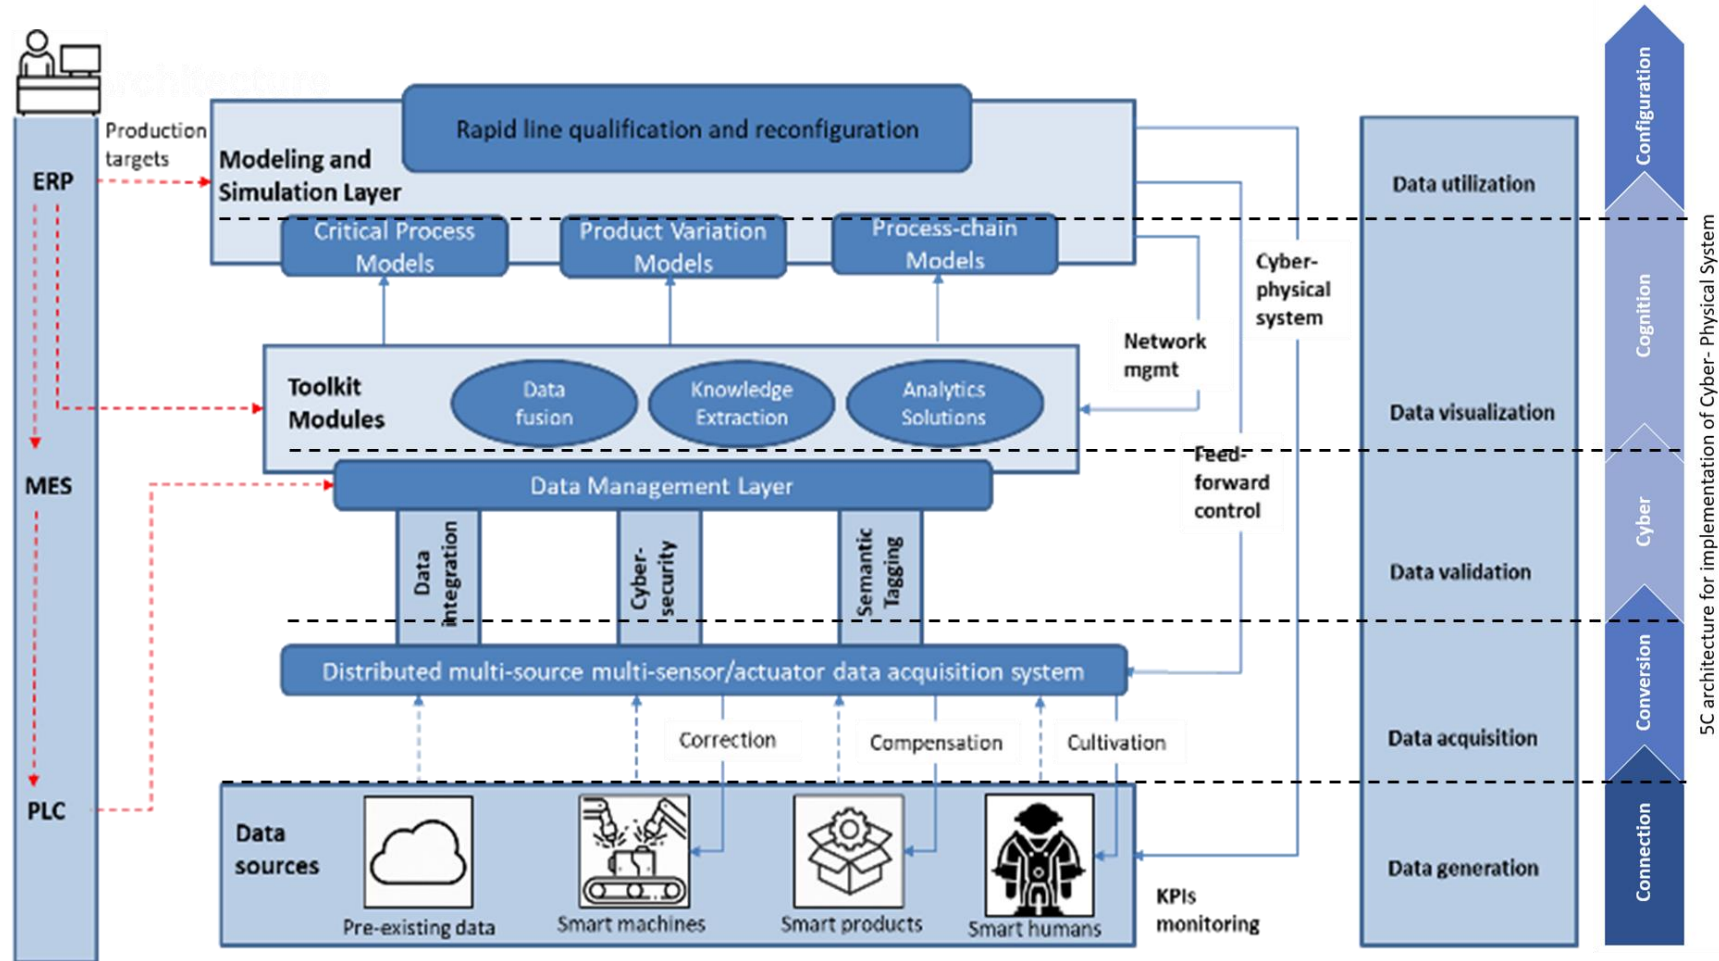

**DAT4.Zero** has received funding from the European Union's Horizon 2020  
Research and Innovation programme under Grant Agreement No. **958363**

**DAT4.ZERO**

***"DAT4.Zero presents European manufacturers with a system and deployment strategy for Digitally Enhanced Quality Management."***

# DAT4.Zero: DQM "CPS" Architecture

# DAT4.Zero: Impact

Five DAT4.Zero use-case pilot line demonstrators that address the challenges of quality management in smart factories to:

- Increase quality through 50-80% scrap reduction
- Increase equipment productivity through rapid error localisation
- Reduce ramp-up time using smart sensors, actuators and big data sets
- Reduced time-to-market using AI-driven smart product- & process development

Technology  
Transfer System®

BENTELER

BOSCH

Dentsply  
Sirona

ENKI  
engineering & manufacturing

Fersa®  
Bearings

TfTech  
Ensuring Reliable Networks

INTERNATIONAL DATA  
SPACES ASSOCIATION